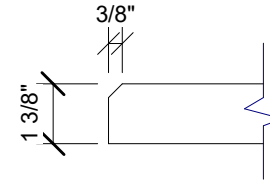

1 SIDE VIEW
1" = 1'-0"

2 EDGE DETAIL
3" = 1'-0"

3 PLAN VIEW
1" = 1'-0"

4 END VIEW
1" = 1'-0"

123 Columbia Court N. Chaska, MN 55318
www.acousticalsurfaces.com
1-800-854-2948

PRODUCT LINE: 1 3/8" Enviroacoustic Design Panels - 2ft x 4ft - Beveled Edge - Twigs