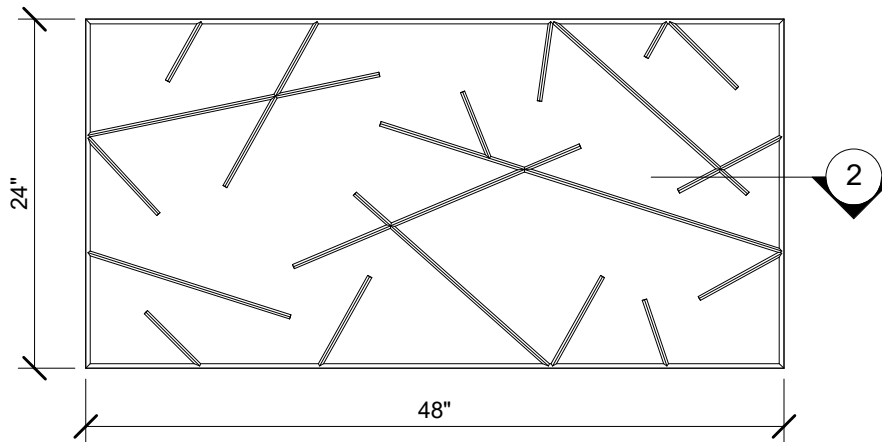

1 SIDE VIEW
1" = 1'-0"

2 EDGE DETAIL
3" = 1'-0"

3 PLAN VIEW
1" = 1'-0"

4 END VIEW
1" = 1'-0"

123 Columbia Court N. Chaska, MN 55318
www.acousticalsurfaces.com
1-800-854-2948

PRODUCT LINE: 1 3/8" Enviroacoustic Design Panels - 2ft x 4ft - Beveled Edge - Twigs